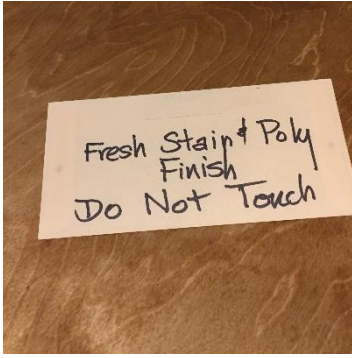

While we will be working with a single camera and no doubt will experience a bit of a learning curve, we hope that you will notice a difference in the quality of our Facebook LIVE broadcast. Once the new equipment is in place, we will be able to give Pastor Jim's phone a bit of a rest.

Thank you for your faithful support of McAllister Memorial Presbyterian Church!

We have several ways to support of the ministry at McAllister Memorial. Please pick the one that is most convenient for you. Thank you!

GIVE ONLINE

It's easy to give online at McAllister. You can make a one-time gift or a recurring gift using tithe.ly. Go to this link <https://tithe.ly/give?c=898167>

GIVE IN-PERSON

Drop your gift into the collection plate on Sunday morning, or simply stop by the office any weekday to drop off your check. Special collection boxes can also be found at the back of the sanctuary.

GIVE BY MAIL

If you would like to give by mail, you can mail your checks to the following address:

McAllister Memorial Presbyterian Church
900 N. Alleghany Avenue
Covington, VA 24426

Tithe.ly